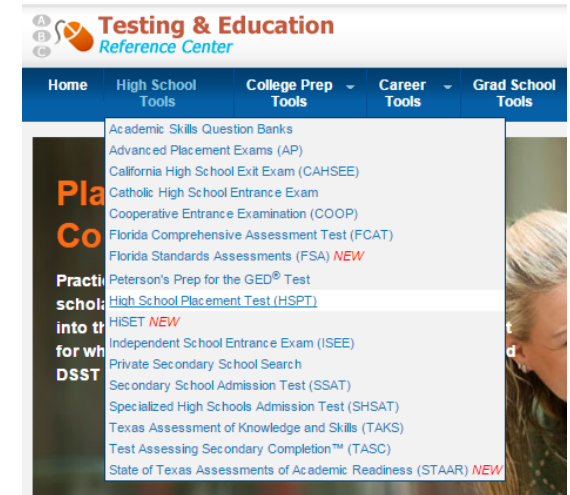

## Test Prep option for High School Placement Test Below are the instructions to navigate to the Testing & Education Reference Center

1. Go to the Marian website  
[www.marianhs.org](http://www.marianhs.org)

2. Click on the Parents drop down box and select Library/Media Services

3. Scroll down the page  
And double click on Testing & Education Reference Center.

4. If prompted, the password to access this site is:  
**mish\_log**

INFOTRAC®

Marian High School

Please enter your library ID, barcode, or other ID:

 \* Proceed

4. Click on High School Tools drop down box and select the High School Placement Test (HSPT)

5. Here you will find many resources for the HSPT.